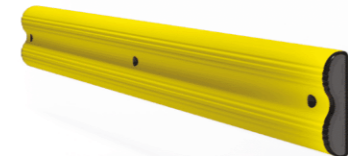

WALL HUG

For Indoor Use Only

Light Load

Length **1,000, 2,000, 3,000, 4,000 mm**
 Height **130 mm**
 Depth **70 mm**
 Fixing **Not included**
 Colour **Yellow**

WALL BFLEX

Light Load

Length **1,000, 2,000, 3,000, 4,000 mm**
 Height **300 mm**
 Depth **80 mm**
 Fixing **Not included**
 Colour **Yellow**

WALL BFLEX MODULAR

Light Load

Height **300 mm**
 Depth **80 mm**
 Standard Module **1000 - 2000mm (250 Increments)**
 Fixing **Not included**
 Colour **Yellow**