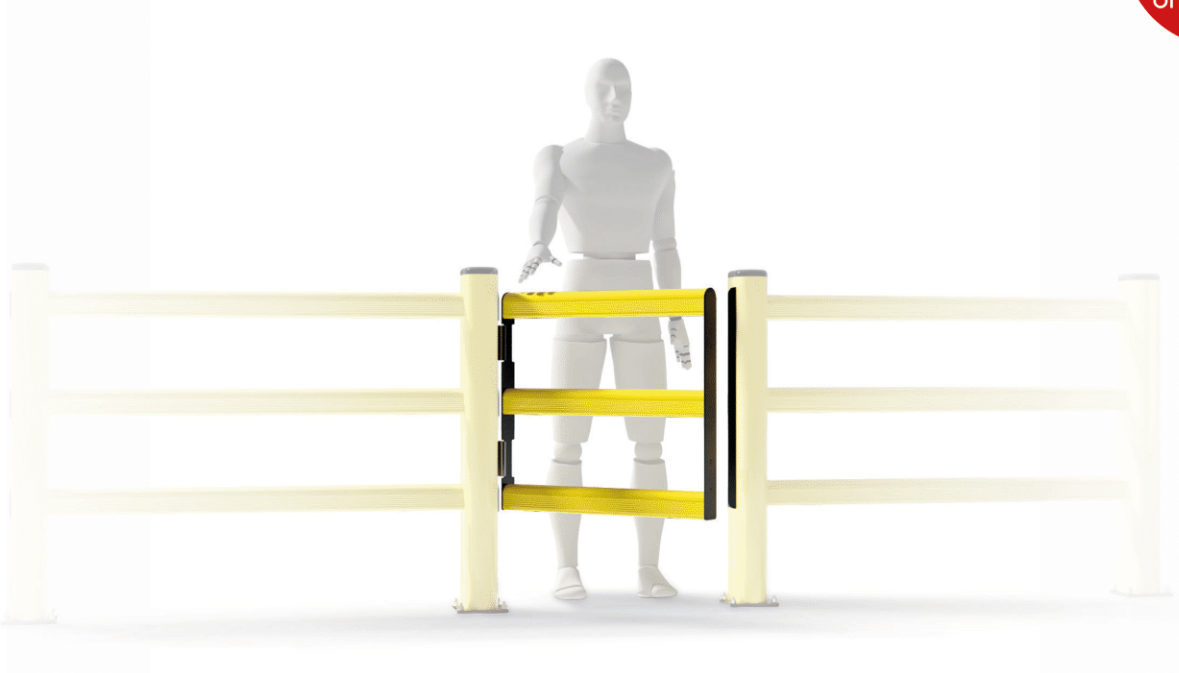

DOOR PEDESTRIAN 150

Discover our new tech
SAFE WAY
on page 94

DP 150 ONE WAY

Width **Min 400 mm - Max 1000 mm
(50 increments)**
Fixing **Included**
Colour **● ●**

DP 150 SWING

Width **Min 400 mm - Max 1000 mm
(50 increments)**
Fixing **Included**
Colour **● ●**

DP 150 SWING DOUBLE

Width **Min 800 mm - Max 2000 mm
(50 increments)**
Fixing **Included**
Colour **● ●**