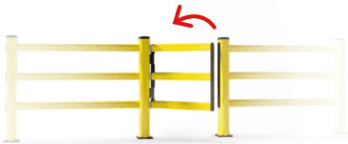

DOOR PEDESTRIAN 150

Discover our new tech
SAFE WAY
on page 94

DP 150 ONE WAY

Width **Min 400 mm - Max 1000 mm
(50 increments)**
Fixing **Included**
Colour **● ●**

DP 150 SWING

Width **Min 400 mm - Max 1000 mm
(50 increments)**
Fixing **Included**
Colour **● ●**

DP 150 SWING DOUBLE

Width **Min 800 mm - Max 2000 mm
(50 increments)**
Fixing **Included**
Colour **● ●**