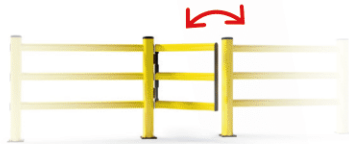

DOOR PEDESTRIAN 150

Discover our new tech
SAFE WAY
on page 94

DP 150 ONE WAY

Width **Min 400 mm - Max 1000 mm
(50 increments)**
Fixing **Included**
Colour **● ●**

DP 150 SWING

Width **Min 400 mm - Max 1000 mm
(50 increments)**
Fixing **Included**
Colour **● ●**

DP 150 SWING DOUBLE

Width **Min 800 mm - Max 2000 mm
(50 increments)**
Fixing **Included**
Colour **● ●**