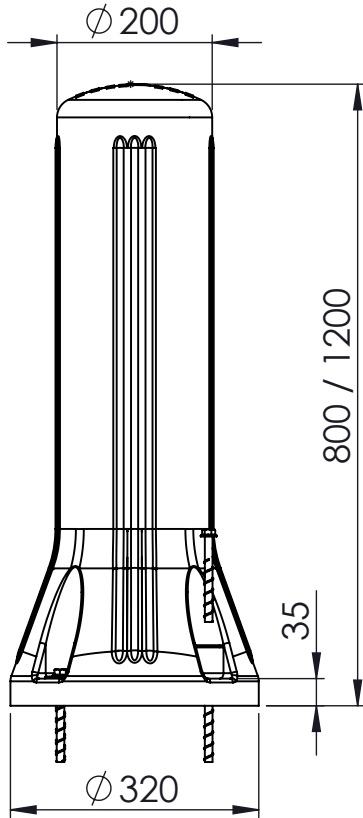

ROCKET 200

PALO PROTEZIONE
BOLLARD

RESISTANT TO
LOW TEMPERATURES

→ ROCKET 200

→ S12X150

→ INCREASED
WASHER M12

ROCKET 150/200

ISTRUZIONI DI INSTALLAZIONE
ASSEMBLY INSTRUCTIONS

WARNING
The distance of installation depends
on speed and weight of vehicle