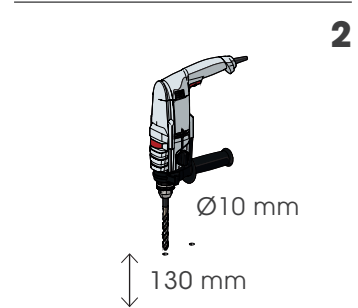

ROCKET 200

PALO PROTEZIONE
BOLLARD

RESISTANT TO
LOW TEMPERATURES

→ ROCKET 200

→ S12X150

→ INCREASED
WASHER M12

ROCKET 150/200

ISTRUZIONI DI INSTALLAZIONE
ASSEMBLY INSTRUCTIONS

WARNING
The distance of installation depends
on speed and weight of vehicle