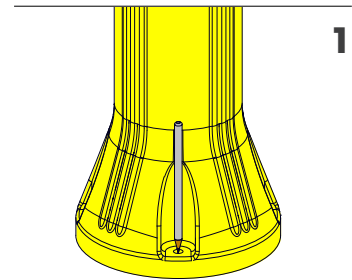

ROCKET 200

PALO PROTEZIONE
BOLLARD

RESISTANT TO
LOW TEMPERATURES

→ ROCKET 200

→ S12X150

→ INCREASED
WASHER M12

ROCKET 150/200

ISTRUZIONI DI INSTALLAZIONE
ASSEMBLY INSTRUCTIONS

WARNING
The distance of installation depends
on speed and weight of vehicle